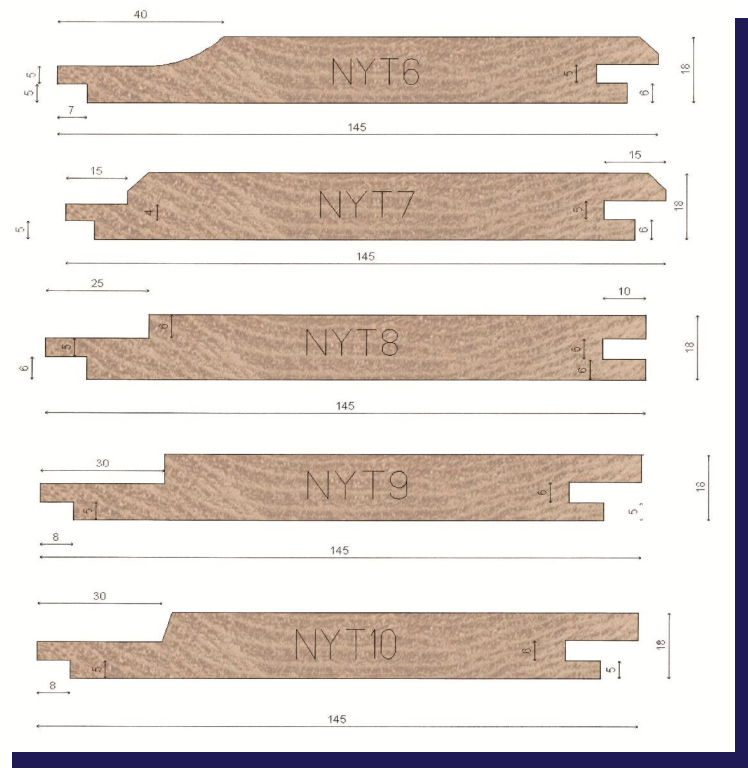

**TGV - PTG  
SHIPLAP - LOGLAP**  
Treated & Untreated Available

**19 x 125mm  
16 x 100mm  
25 x 100mm  
25 x 125mm**

**Available In...**

- Softwood
- Cedar
- Siberian Larch
- Thermowood
- Scandinavian Redwood