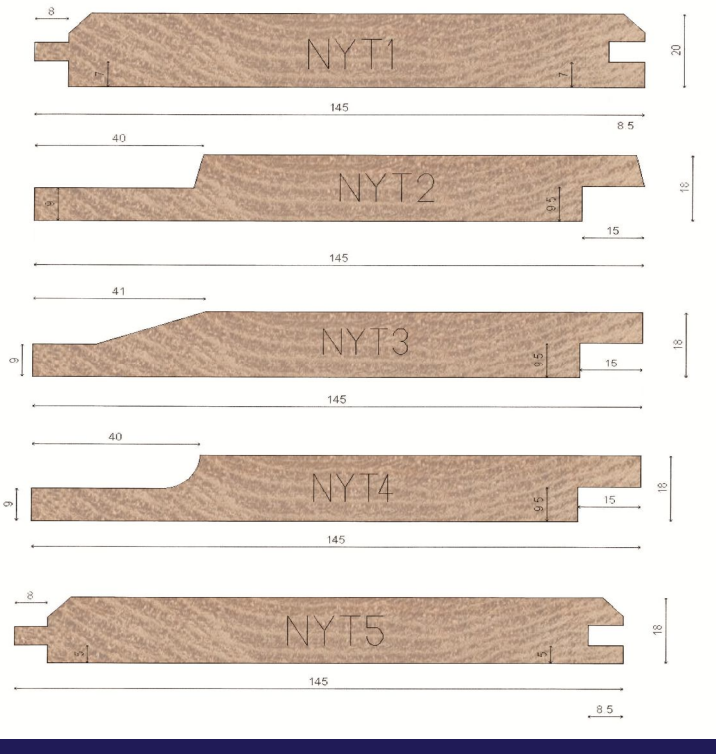

**TGV - PTG  
SHIPLAP - LOGLAP**  
Treated & Untreated Available

**19 x 125mm  
16 x 100mm  
25 x 100mm  
25 x 125mm**

**Available In...**

- Softwood
- Cedar
- Siberian Larch
- Thermowood
- Scandinavian Redwood